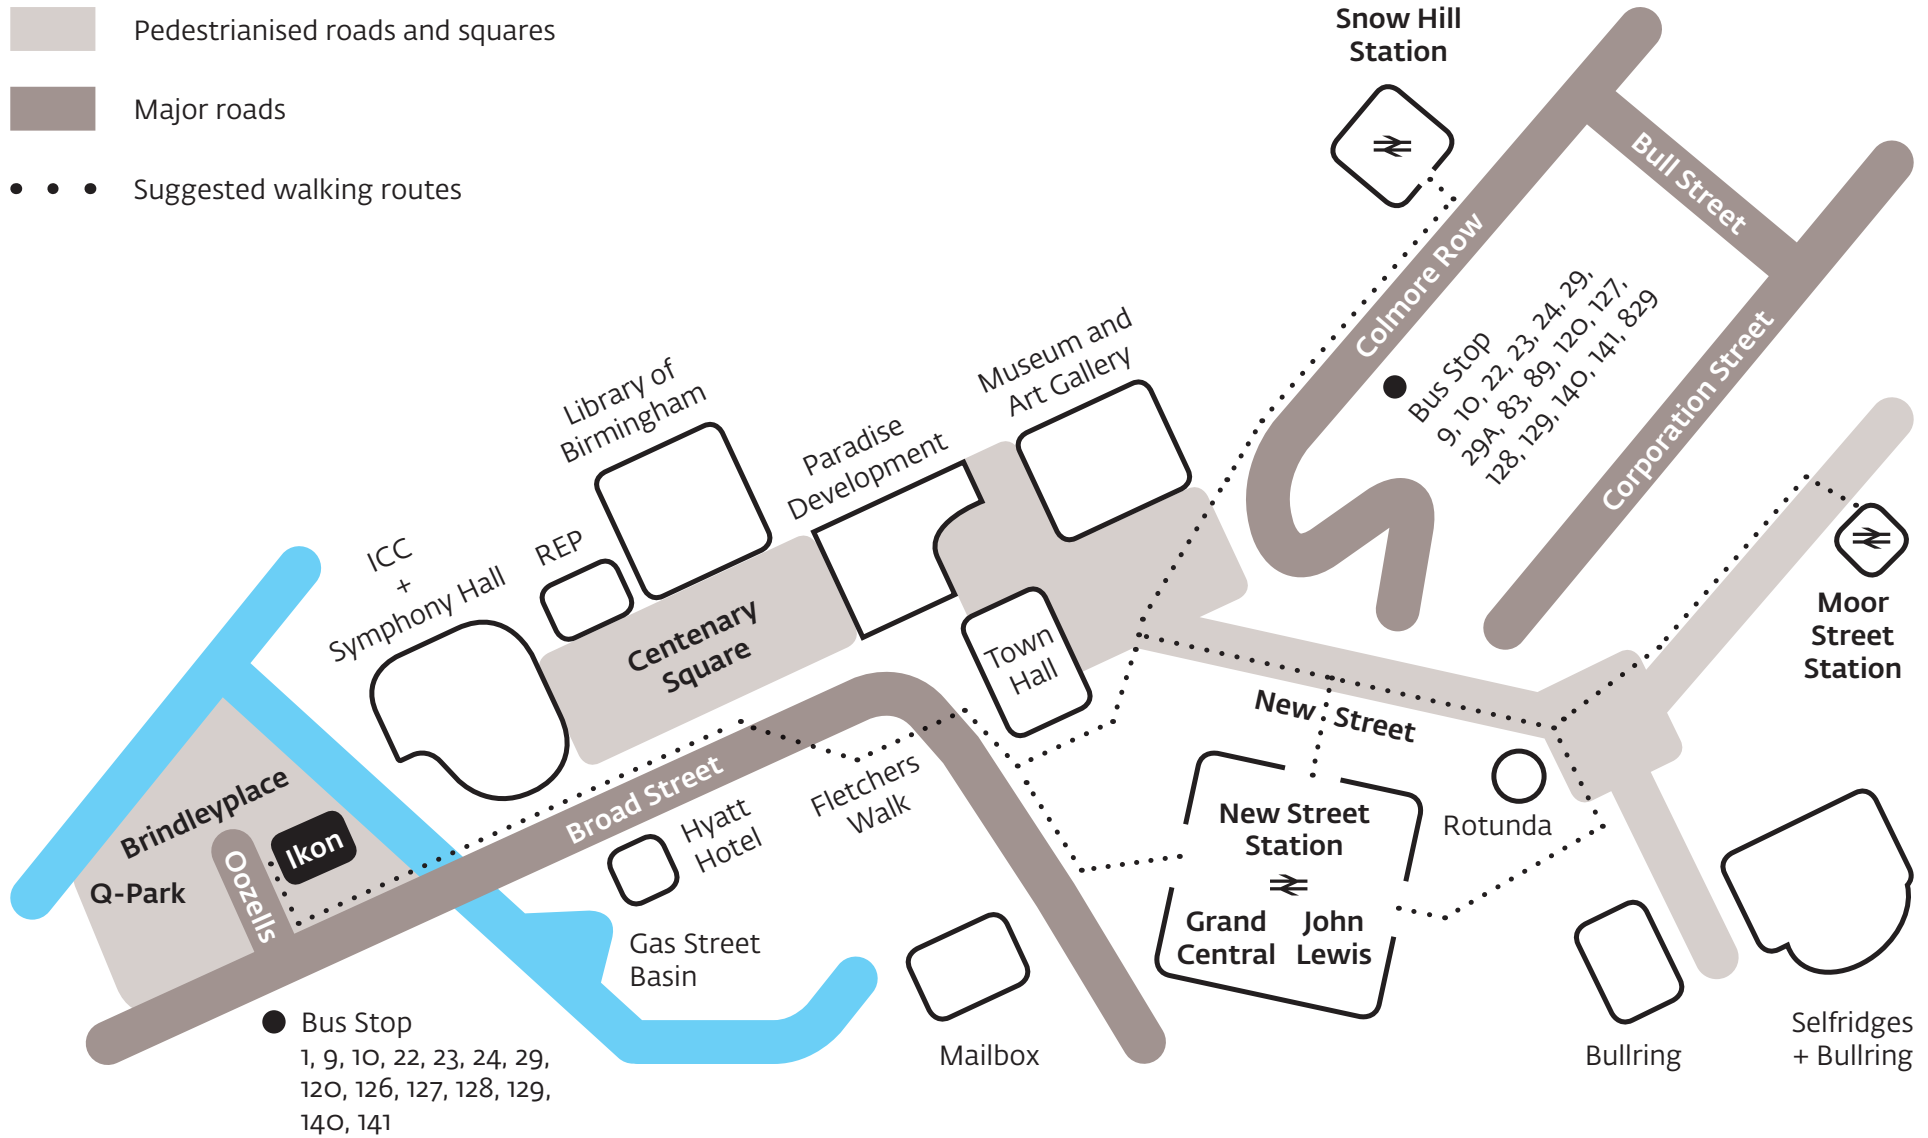

-  Pedestrianised roads and squares
-  Major roads
-  Suggested walking routes

## Ikon Gallery

1 Oozells Square, Brindleyplace, Birmingham B1 2HS

+44 (0) 121 248 0708 / [www.ikon-gallery.org](http://www.ikon-gallery.org)

   ikongallery